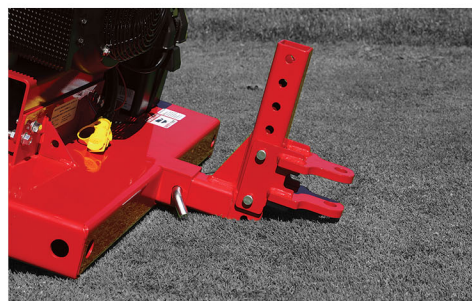

Hitch
Positions