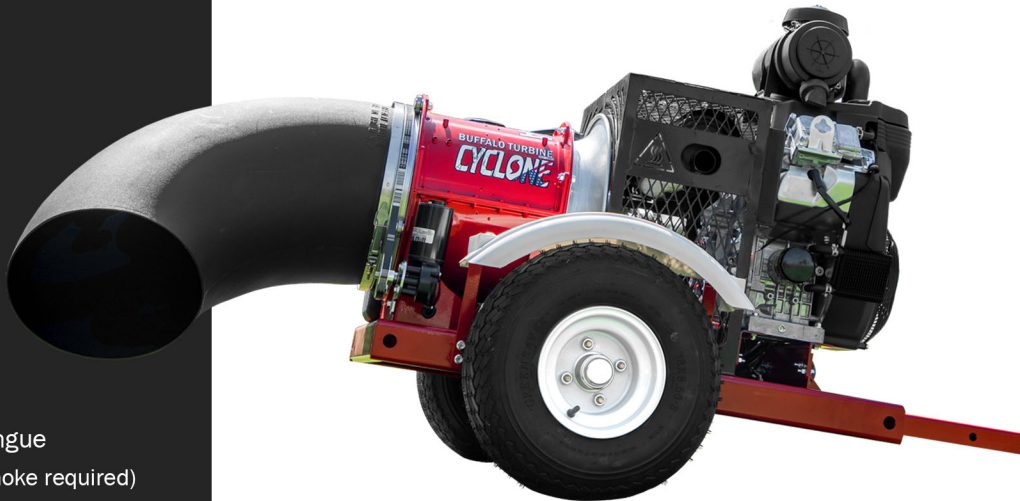

MEGA3

DEBRIS BLOWER

MEGA3

- MOST POWERFUL TOW-BEHIND DEBRIS BLOWER ON THE MARKET
- DIRECT DRIVE TURBINE
- 40HP EFI ENGINE
- 360° NOZZLE ROTATION WITH 6 POSITIVE STOPS

BUFFALO TURBINE

TALK WITH OUR EXPERTS

8AM-4:30PM (Mon-Fri) EST

(716) 592-2700

BuffaloTurbine.com

MEGA3

DEBRIS BLOWER

TOP BENEFITS

- Powerful and versatile
- 10 year manufacturer warranty
- Easy to operate and maintain
- Fuel Savings

TOP FEATURES

- Fully Adjustable hitch *No Tools Required
- Bolt on trailer package with Multi position tongue
- Wireless remote for start/stop function (no choke required)
- Wireless throttle and 360° nozzle control
- Auto Nozzle Positioning
- Heavy duty air cleaner

ENGINE SPECS

- 3 year engine warranty
- 40 HP Fuel Injected Engine
- Fully adjustable wireless throttle control
- Instant Idle

PHYSICAL SPECS

- Overall Length: 72" Skid (96" Trailer)
- Frame Length (skid mount): 41"
- Overall Height: 36"
- Overall Width: 47.5"
- Frame Width (skid mount): 28.5"
- Weight: 447 lbs.
- Tire size: 18 x 8.50 x 8 turf tires
- Fuel capacity: 8 gallons

GENERAL INFO

- Powder coated
- Comes with polymer nozzle standard
- Optional aluminum nozzles available:
Rectangular nozzles (10" or 19" long)
Round nozzles (10" or 12" outlet)

Applications

Golf Courses • Rental Companies • Sports Facilities
Paving Contractors • Highway Construction Companies
Municipalities • Parks • Cemeteries • Racetracks
Test tracks • Landscapers • Poultry