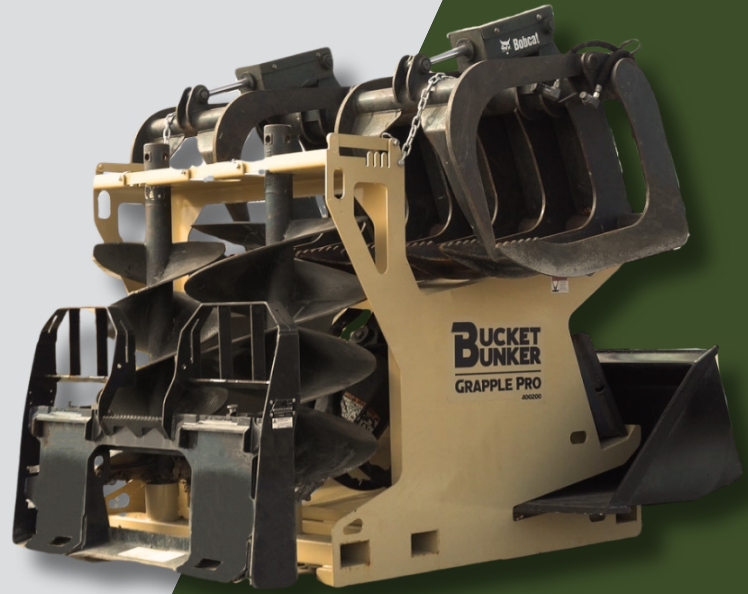

Engineered for those who tackle various jobs on-site, the Grapple PRO allows you to truly 'load and go' with unmatched convenience. Say goodbye to clutter and subpar storage options. This innovative attachment rack simplifies your workflow by enabling you to transport multiple essential tools and equipment in one trip, dramatically saving you valuable time, space, and effort.

Large Capacity: Securely holds one grapple bucket or another large attachment on top, accommodating your biggest tools.

Versatile Storage: Includes designated space for one standard skid loader bucket and one auger drive or hydraulic breaker, ensuring you have all you need for the job at hand.

Auger Bit Storage: Efficiently stores up to three standard length auger bits (maximum diameter of 36 inches) for easy access without the hassle.

Pallet Forks Friendly: Comes with a dedicated slot for one set of pallet forks, enabling seamless transportation of materials.

Don't compromise your productivity with inefficient storage solutions. Upgrade to the Grapple PRO Attachment Rack and discover how it can transform your daily operations. Equip yourself with the right tools and enjoy the ease of organized transport, making your workday more efficient than ever. Experience the power of organized mobility with Grapple PRO - your ultimate partner in the field.

SPECS

SCAN THIS QR CODE FOR MORE DETAILS

Overall Dimensions	L-60" W-48" H-54"
Top Shelf	W-48" x 46" Deep
Weight	850 lbs.
Auger Bit Combinations	-10", 12", 18" -18" & 24" -Or up to 36" single

Interchangeable Auger Bit Pocket Options		
SKU: 400200	Dirt Bit x3	Dirt Bit = 4.5" Dia. Pocket Rock Bit = 6.0" Dia. Pocket
SKU: 400200-1	Dirt Bit x2, Rock Bit x1	
SKU: 400200-2	Dirt Bit x1, Rock Bit x2	
SKU: 400200-3	Rock Bit x3	

ALL attachments MUST be PROPERLY SECURED to the Bunker with INCLUDED SAFETY CHAINS and RATCHET BINDERS before moving, loading onto trailer, or transporting.