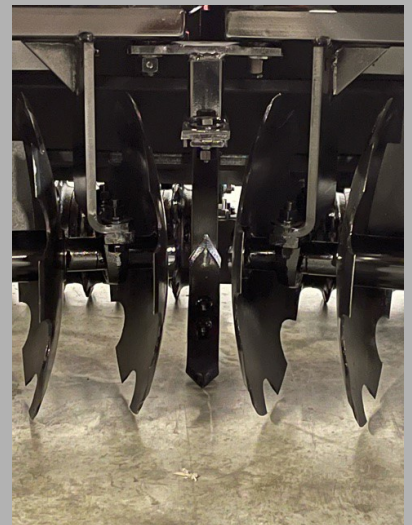

THE VARI-MAXX

ONE-AND-DOWN FOOD PLOT MACHINE

1/5

The Vari-Maxx was designed to be a one and done tool to maximize the efficiency of serious food plotters ensuring a quality seedbed, even and efficient seed rates, and a solid finished product.

SCAN ME

- Use One Tool to Do it All, from Start to a Finished Seedbed
- Most Aggressive Disk Blades available: 18" notched curved
- Drive Lock-out Mechanism allows you to prep the ground before seeding
 - Cast Iron Meters for Excellent Calibration Control
 - Cast Iron Cultipacker for Final Seedbed Leveling