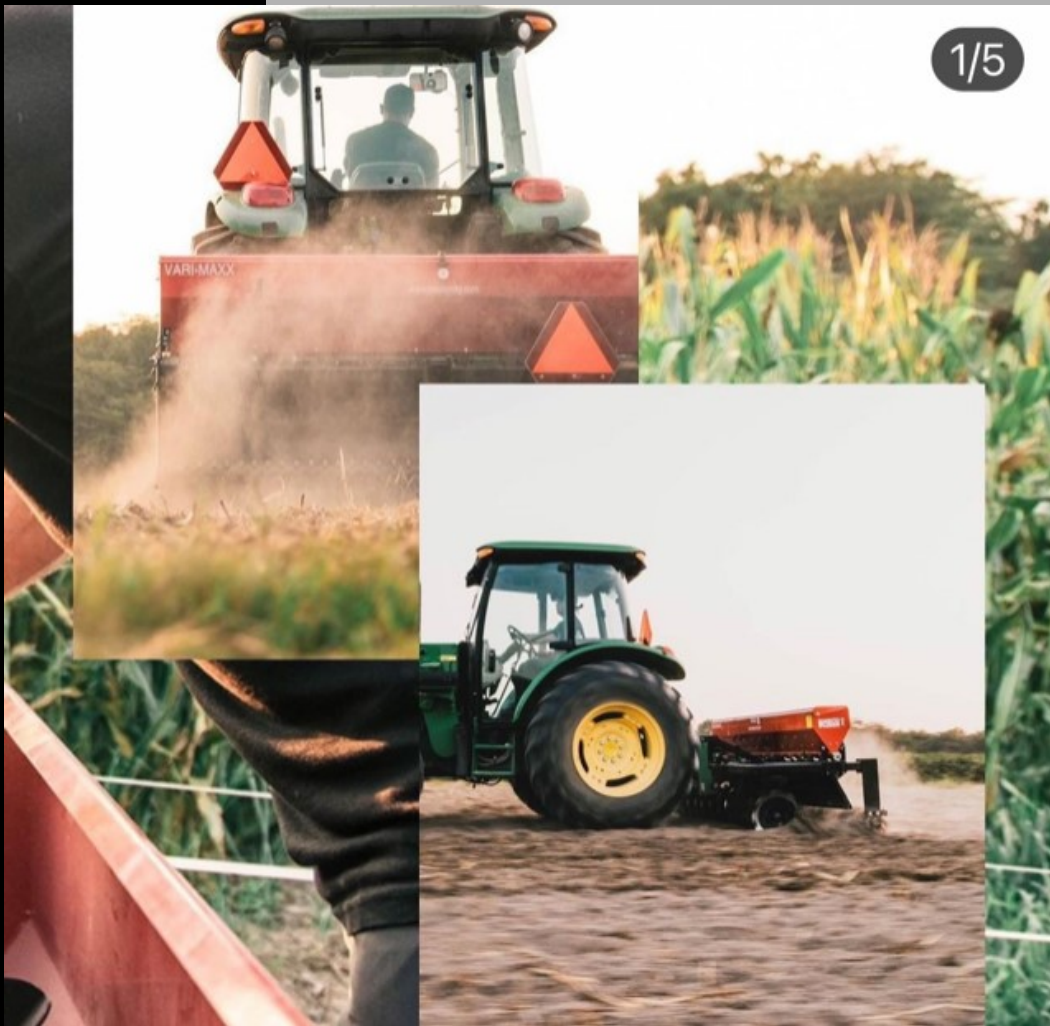

THE VARI-MAXX

ONE-AND-DOWN FOOD PLOT MACHINE

1/5

The Vari-Maxx was designed to be a one and done tool to maximize the efficiency of serious food plotters ensuring a quality seedbed, even and efficient seed rates, and a solid finished product.

SCAN ME

- Use One Tool to Do it All, from Start to a Finished Seedbed
- Most Aggressive Disk Blades available: 18" notched curved
- Drive Lock-out Mechanism allows you to prep the ground before seeding
 - Cast Iron Meters for Excellent Calibration Control
 - Cast Iron Cultipacker for Final Seedbed Leveling