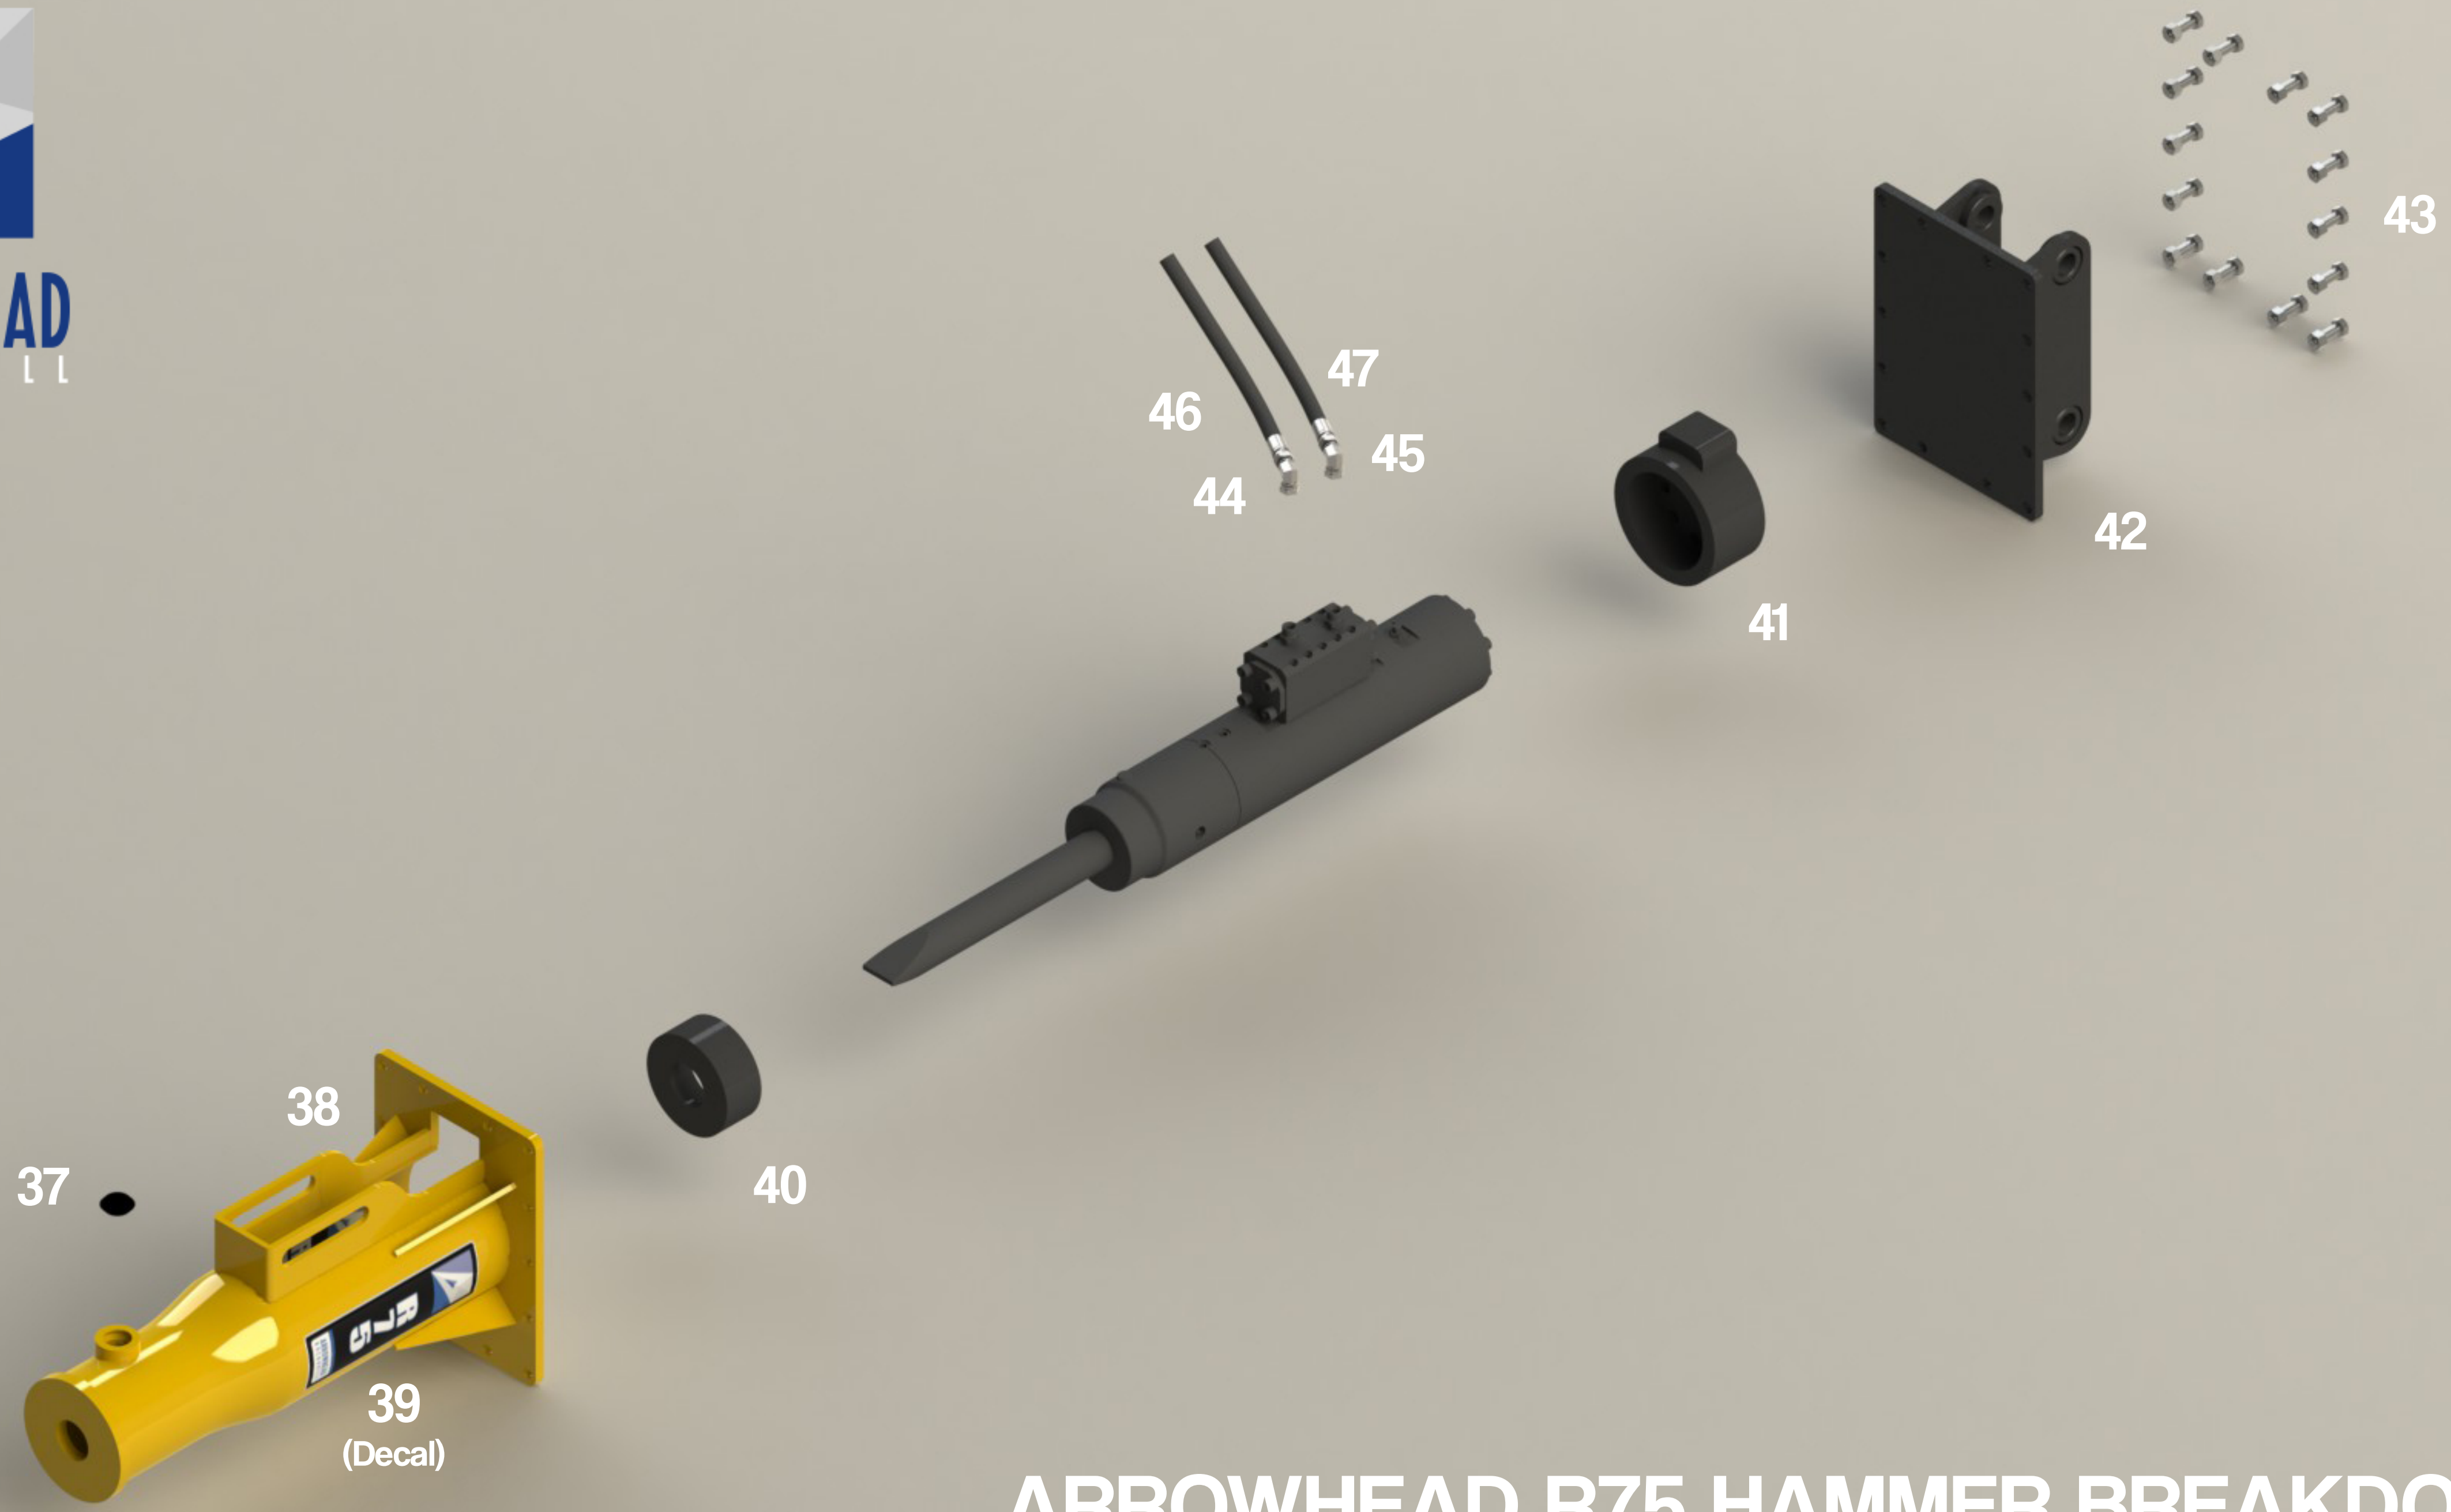

# R75 PARTS LIST

Diagram Number	Part Number	Description	Quantity
1	1071301	Moil Point	1
2	1072113	Combo Bush	1
3	1072102	Chuck Housing	1
4	1072311	Tool Retainer	1
5	1072106	Lower Cylinder Liner	1
6	1072101	Main Body	1
7	1071104	Piston	1
8	1071105	Upper Cylinder Liner	1
9	1071107	Disc Spring Washer	2
10	1071108	Spacer	1
11	1072103	Cylinder Head	1
12	1071201	Valve Housing	1
13	1071202	Valve Bottom Plate	1
14	1071203	Valve Top Plate	1
15	1071204	Valve Spool	1
16	1071205	Plunger	1
17	1011202	Valve Plate Bolts	8
18	1011201	Pressure Plug	1
19	1011105	Gas Valve Assembly	1
20	1072401	Seal Kit	1
21	1011304	Hose Adaptors	1
22	1011306	Hose Adaptors	1
23	1011369	Cylinder Head Bolt Assembly	8
24	1011216	Valve to Body Bolts	10
25	1011102	Inspection Port Plug	1
26	1011122	Dowel Pins	2
27	1011201	Valve Block Pressure Plug	1
28	1011370	Combo/Liner Retaining Bolt	1
29	1011371	Chuck Housing Bolt Assembly	1
30	1011104	Grease Nipple	1
31	1071302	Chisel	1
32	1071303	Blunt	1
33	1071304	1 Piece Post Driver	1
34	1071305	2 Piece Post Driver	1
35	1071306	Tarmac Cutter	1
36	1071307	Power Fist	1
37	1011302	Tool Retaining Rubber Doughnut	1
38	1072309	Hammer Box	1
39	1072313	Decal Set	1
40	1072310	Lower Buffer	1
41	1072315	Upper Buffer	1
42	1072312	Top Bracket	1
43	1011372	Top Bracket Bolt Assembly	14
44	1011322	Pressure Hose (Europe)	1
45	1011323	Pressure Hose (Europe)	1
46	1011330	Pressure Hose (Americas)	1
47	1011331	Pressure Hose (Americas)	1
48	1011112	Gas Valve Spring	1
49	1011111	Gas Valve Shuttle	1
50	1011110	Gas Valve Small O Ring	1
51	1011108	Gas Valve Large O Ring	2
52	1011109	Gas Valve Dowty Washer	1
53	1011107	Gas Valve Body	1
54	1011106	Gas Valve Dust Cap	1

# ARROWHEAD R75 HAMMER BREAKDOWN

**GAS VALVE ASSEMBLY PARTS BREAKDOWN**