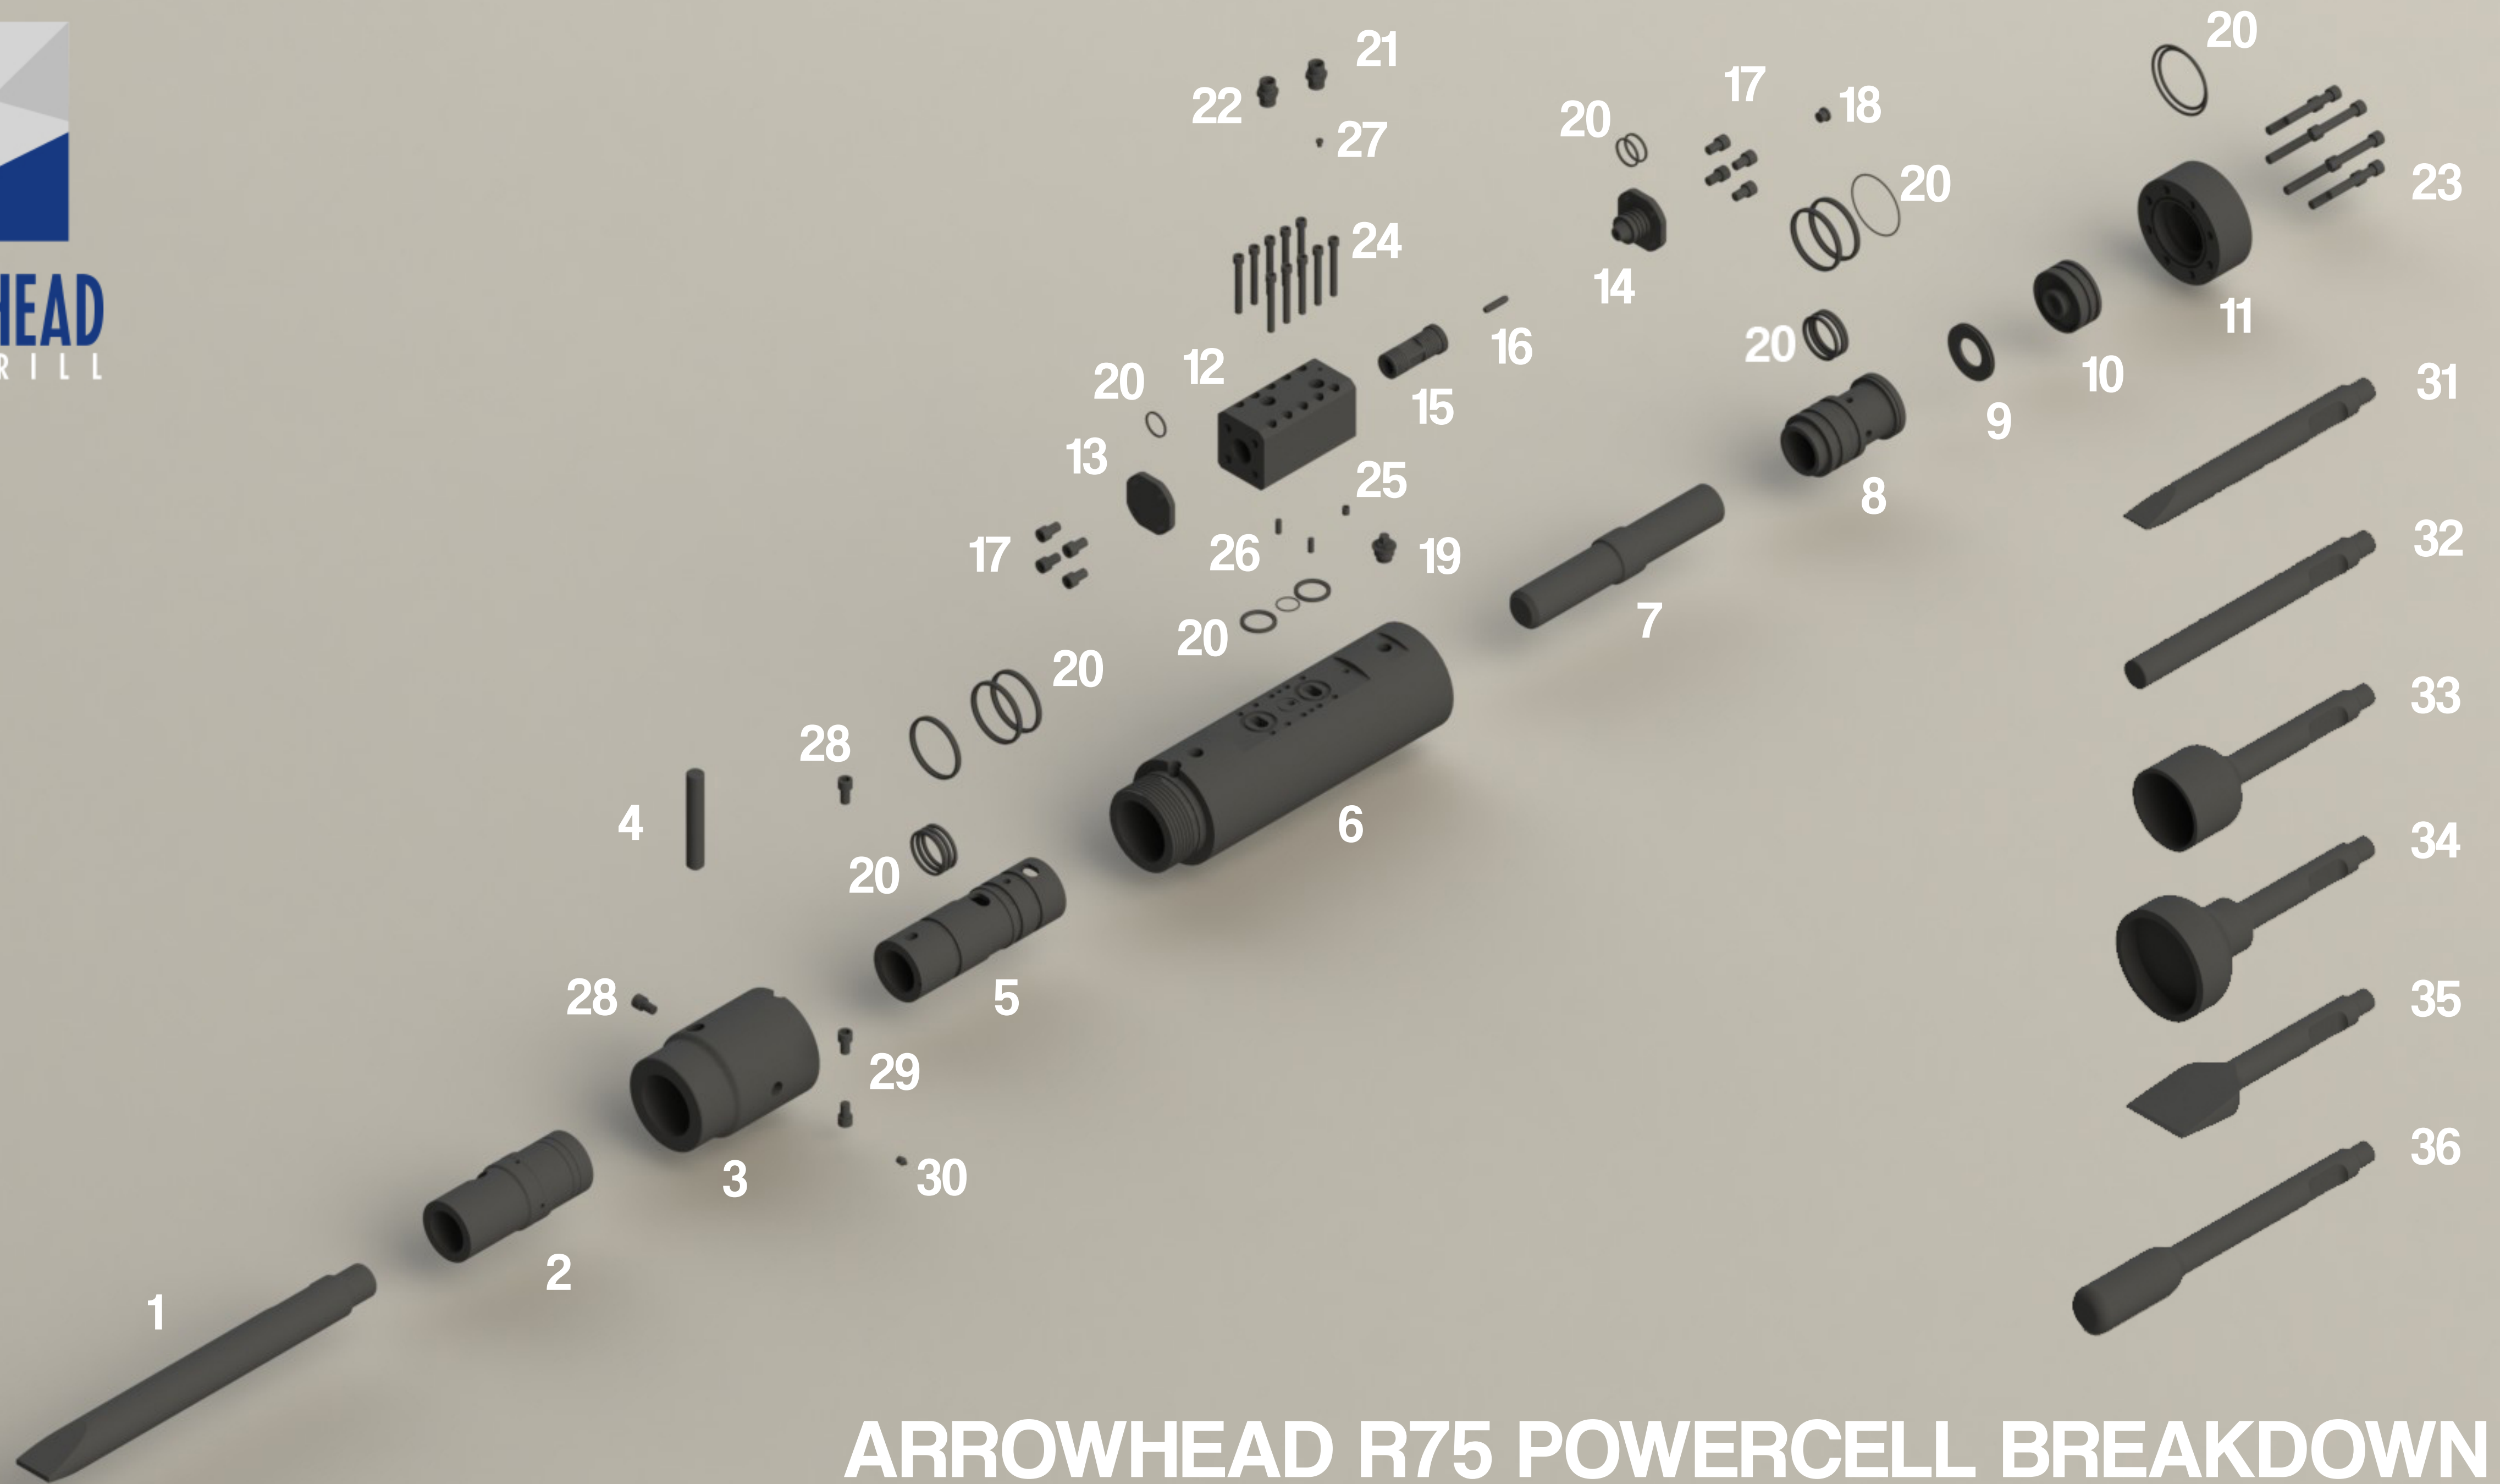

ARROWHEAD
ROCK DRILL

R75 PARTS LIST

Diagram Number	Part Number	Description	Quantity
1	1071301	Moil Point	1
2	1072113	Combo Bush	1
3	1072102	Chuck Housing	1
4	1072311	Tool Retainer	1
5	1072106	Lower Cylinder Liner	1
6	1072101	Main Body	1
7	1071104	Piston	1
8	1071105	Upper Cylinder Liner	1
9	1071107	Disc Spring Washer	2
10	1071108	Spacer	1
11	1072103	Cylinder Head	1
12	1071201	Valve Housing	1
13	1071202	Valve Bottom Plate	1
14	1071203	Valve Top Plate	1
15	1071204	Valve Spool	1
16	1071205	Plunger	1
17	1011202	Valve Plate Bolts	8
18	1011201	Pressure Plug	1
19	1011105	Gas Valve Assembly	1
20	1072401	Seal Kit	1
21	1011304	Hose Adaptors	1
22	1011306	Hose Adaptors	1
23	1011369	Cylinder Head Bolt Assembly	8
24	1011216	Valve to Body Bolts	10
25	1011102	Inspection Port Plug	1
26	1011122	Dowel Pins	2
27	1011201	Valve Block Pressure Plug	1
28	1011370	Combo/Liner Retaining Bolt	1
29	1011371	Chuck Housing Bolt Assembly	1
30	1011104	Grease Nipple	1
31	1071302	Chisel	1
32	1071303	Blunt	1
33	1071304	1 Piece Post Driver	1
34	1071305	2 Piece Post Driver	1
35	1071306	Tarmac Cutter	1
36	1071307	Power Fist	1
37	1011302	Tool Retaining Rubber Doughnut	1
38	1072309	Hammer Box	1
39	1072313	Decal Set	1
40	1072310	Lower Buffer	1
41	1072315	Upper Buffer	1
42	1072312	Top Bracket	1
43	1011372	Top Bracket Bolt Assembly	14
44	1011322	Pressure Hose (Europe)	1
45	1011323	Pressure Hose (Europe)	1
46	1011330	Pressure Hose (Americas)	1
47	1011331	Pressure Hose (Americas)	1
48	1011112	Gas Valve Spring	1
49	1011111	Gas Valve Shuttle	1
50	1011110	Gas Valve Small O Ring	1
51	1011108	Gas Valve Large O Ring	2
52	1011109	Gas Valve Dowty Washer	1
53	1011107	Gas Valve Body	1
54	1011106	Gas Valve Dust Cap	1

ARROWHEAD
ROCK DRILL

ARROWHEAD R75 POWERCELL BREAKDOWN