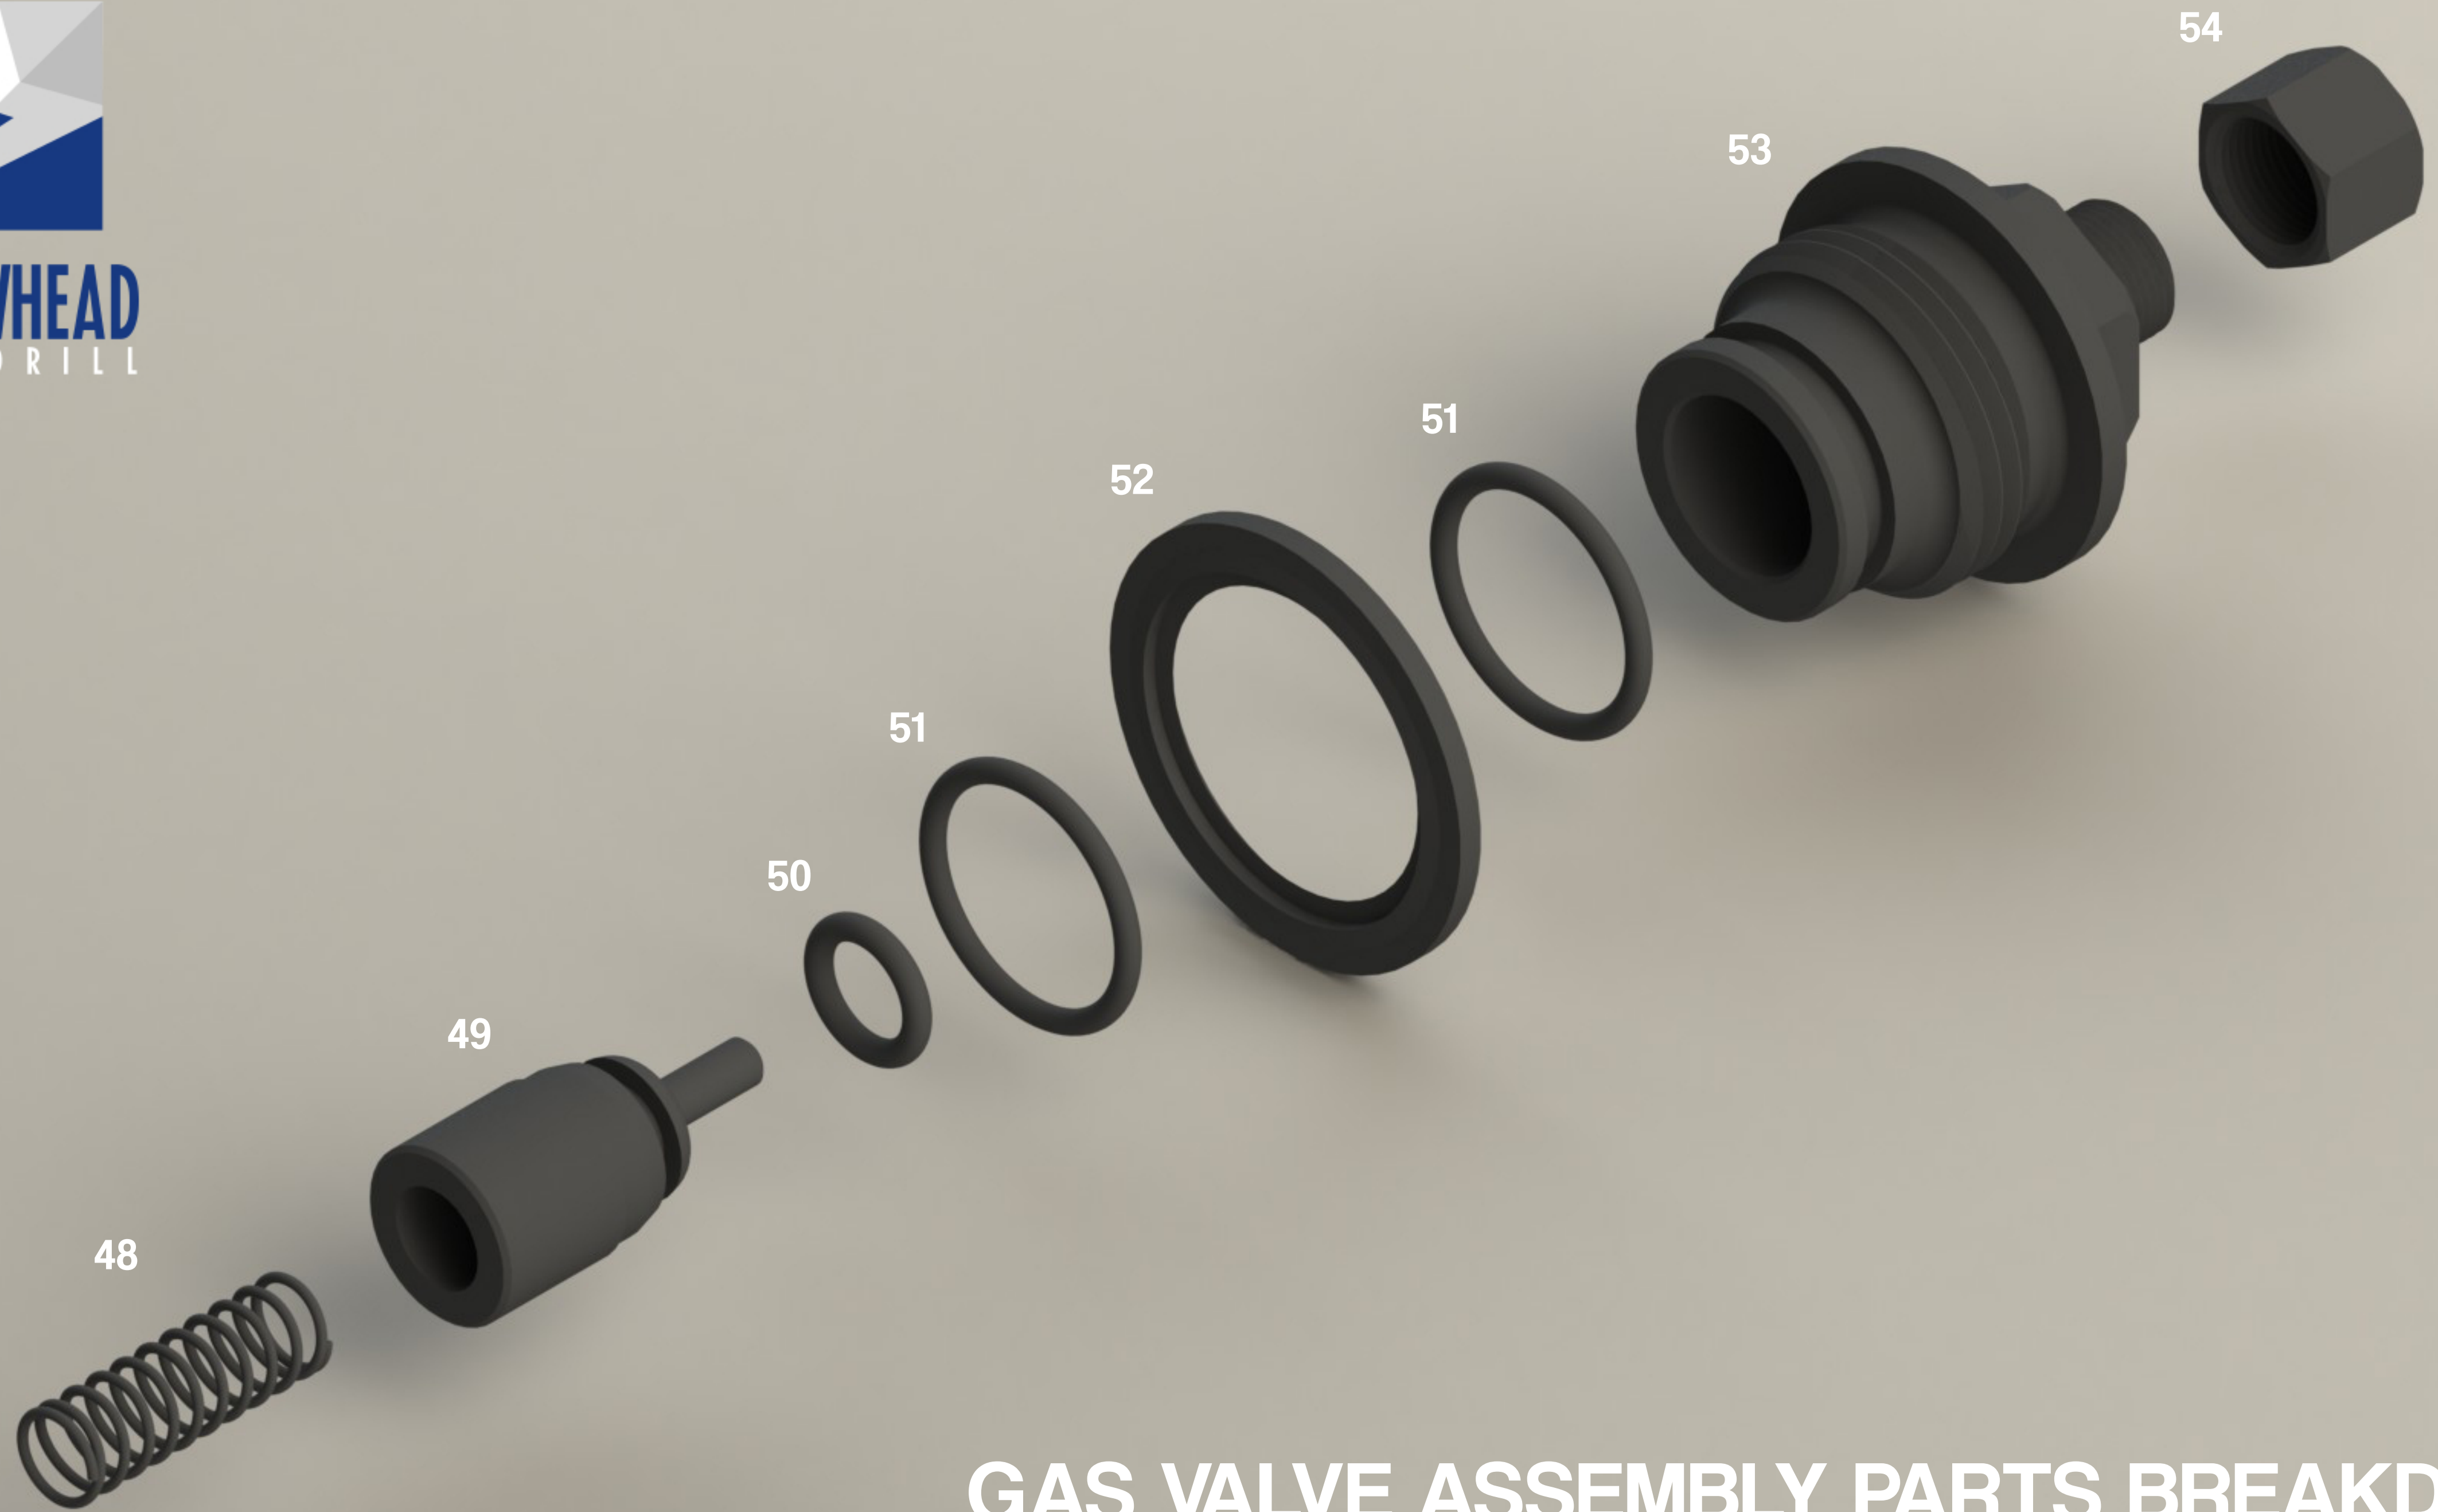

# ARROWHEAD R75 HAMMER BREAKDOWN

**GAS VALVE ASSEMBLY PARTS BREAKDOWN**