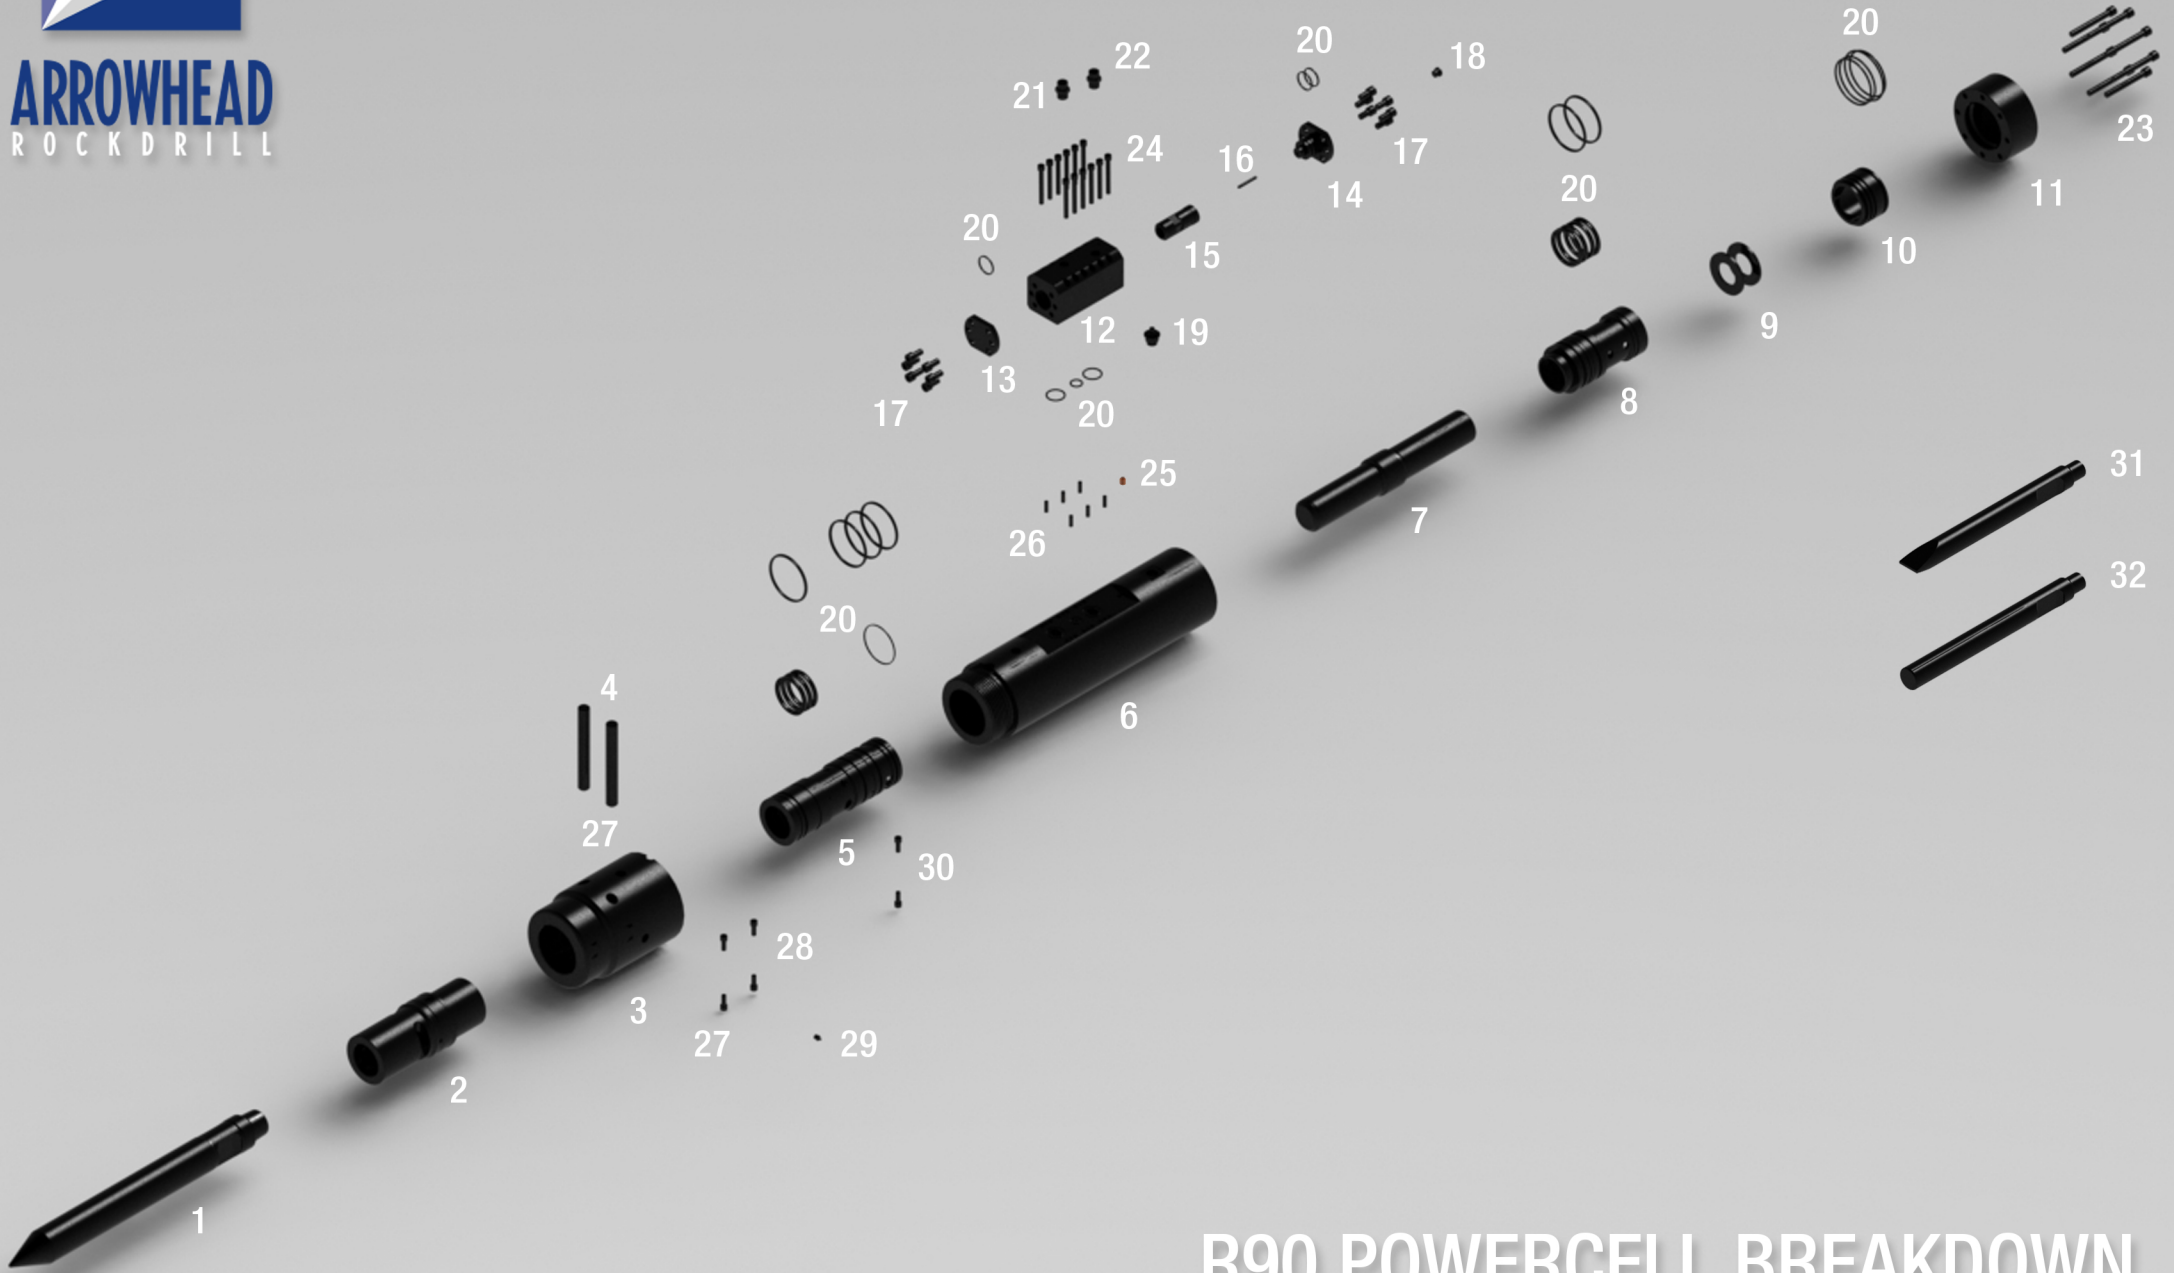

ARROWHEAD
ROCKDRILL

R90 HYDRAULIC HAMMER PARTS MANUAL

R90 PARTS LIST

Diagram Number	Part Number	Description	Quantity
1	1082301	Moil Point	1
2	1082113	Combo Bush	1
3	1082102	Chuck Housing	1
4	1082311	Tool Retainer	1
5	1081106	Lower Cylinder Liner	1
6	1082101	Main Body	1
7	1081104	Piston	1
8	1081105	Upper Cylinder Liner	1
9	1081107	Disc Spring Washer	2
10	1081108	Spacer	1
11	1082103	Cylinder Head	1
12	1082201	Valve Housing	1
13	1082202	Valve Bottom Plate	1
14	1082203	Valve Top Plate	1
15	1081204	Valve Spool	1
16	1081205	Plunger	1
17	1011370	Valve Plate Bolts	8
18	1011201	Pressure Plug	1
19	1011105	Gas Valve Assembly	1
20	1081401	Seal Kit	1
21	1011307	Hose Adaptors	1
22	1011307	Hose Adaptors	1
23	1011398	Cylinder Head Bolt Assembly	8
24	1011395	Valve to Body Bolts	12
25	1011102	Inspection Port Plug	1
26	1011122	Dowel Pins	6
27	1011397	Combo/Liner Retaining Bolt	2
28	1011397	Chuck Housing Bolt Assembly	2
29	1011104	Grease Nipple	1
30	1011397	Lower Liner Retaining Bolt	2
31	1082302	Chisel	1
32	1082303	Blunt	1
33	1082314	Stopper Plate	2
34	1011203	Stopper Plate Bolt Assembly	8
35	1082309	Hammer Box	1
36	1082313	Decal Set	1
37	1082310	Lower Buffer	1
38	1082315	Upper Buffer	1
39	1081312	Top Bracket	1
40	1011372	Top Bracket Bolt Assembly	14
41	1011323	Pressure Hose (Europe)	1
42	1011330	Pressure Hose (Americas)	1
43	1011112	Gas Valve Spring	1
44	1011111	Gas Valve Shuttle	1
45	1011110	Gas Valve Small O Ring	1
46	1011108	Gas Valve Large O Ring	2
47	1011109	Gas Valve Dowty Washer	1
48	1011107	Gas Valve Body	1
49	1011106	Gas Valve Dust Cap	1

ARROWHEAD
ROCKDRILL

R90 POWERCELL BREAKDOWN

ARROWHEAD
ROCKDRILL

R90 HAMMER BREAKDOWN

ARROWHEAD
ROCK DRILL

GAS VALVE ASSEMBLY BREAKDOWN