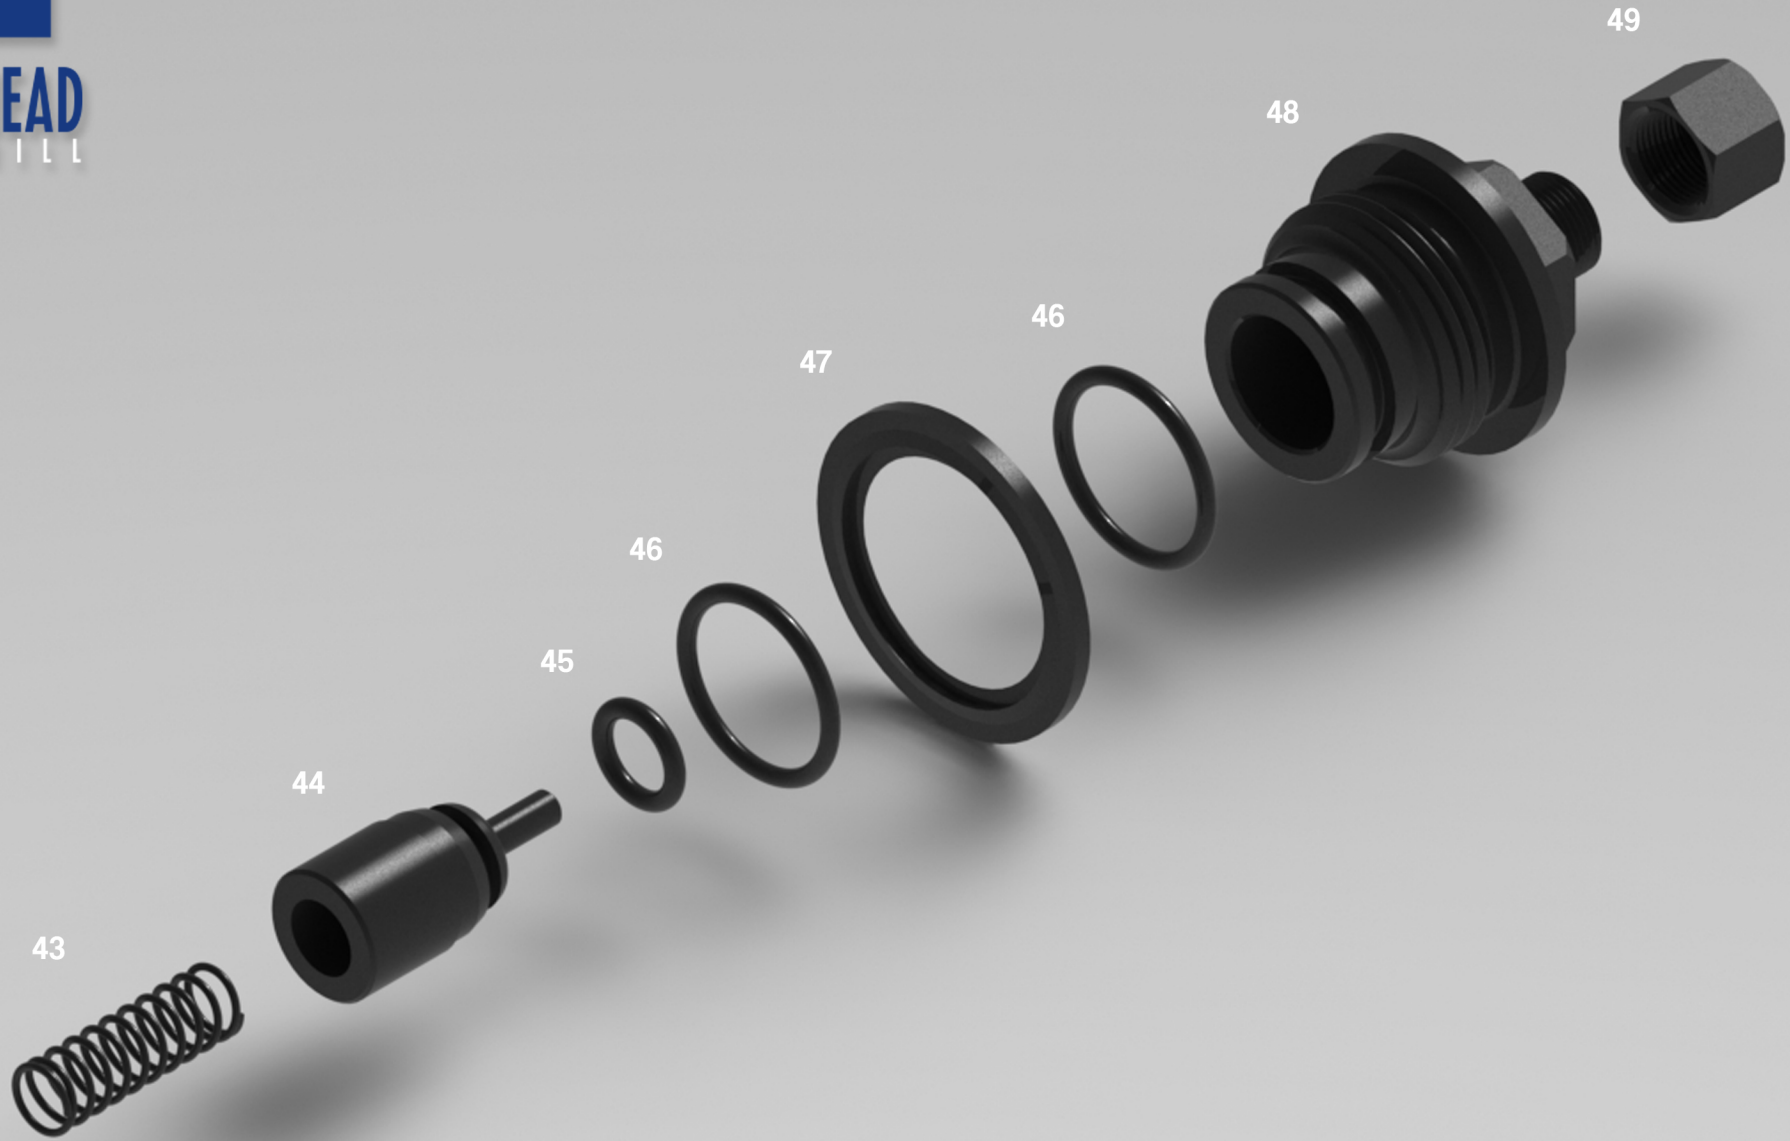

ARROWHEAD
ROCKDRILL

R90 HYDRAULIC HAMMER PARTS MANUAL

R90 PARTS LIST

Diagram Number	Part Number	Description	Quantity
1	1082301	Moil Point	1
2	1082113	Combo Bush	1
3	1082102	Chuck Housing	1
4	1082311	Tool Retainer	1
5	1081106	Lower Cylinder Liner	1
6	1082101	Main Body	1
7	1081104	Piston	1
8	1081105	Upper Cylinder Liner	1
9	1081107	Disc Spring Washer	2
10	1081108	Spacer	1
11	1082103	Cylinder Head	1
12	1082201	Valve Housing	1
13	1082202	Valve Bottom Plate	1
14	1082203	Valve Top Plate	1
15	1081204	Valve Spool	1
16	1081205	Plunger	1
17	1011370	Valve Plate Bolts	8
18	1011201	Pressure Plug	1
19	1011105	Gas Valve Assembly	1
20	1081401	Seal Kit	1
21	1011307	Hose Adaptors	1
22	1011307	Hose Adaptors	1
23	1011398	Cylinder Head Bolt Assembly	8
24	1011395	Valve to Body Bolts	12
25	1011102	Inspection Port Plug	1
26	1011122	Dowel Pins	6
27	1011397	Combo/Liner Retaining Bolt	2
28	1011397	Chuck Housing Bolt Assembly	2
29	1011104	Grease Nipple	1
30	1011397	Lower Liner Retaining Bolt	2
31	1082302	Chisel	1
32	1082303	Blunt	1
33	1082314	Stopper Plate	2
34	1011203	Stopper Plate Bolt Assembly	8
35	1082309	Hammer Box	1
36	1082313	Decal Set	1
37	1082310	Lower Buffer	1
38	1082315	Upper Buffer	1
39	1081312	Top Bracket	1
40	1011372	Top Bracket Bolt Assembly	14
41	1011323	Pressure Hose (Europe)	1
42	1011330	Pressure Hose (Americas)	1
43	1011112	Gas Valve Spring	1
44	1011111	Gas Valve Shuttle	1
45	1011110	Gas Valve Small O Ring	1
46	1011108	Gas Valve Large O Ring	2
47	1011109	Gas Valve Dowty Washer	1
48	1011107	Gas Valve Body	1
49	1011106	Gas Valve Dust Cap	1

ARROWHEAD
ROCKDRILL

R90 POWERCELL BREAKDOWN

ARROWHEAD
ROCKDRILL

R90 HAMMER BREAKDOWN

ARROWHEAD
ROCK DRILL

GAS VALVE ASSEMBLY BREAKDOWN