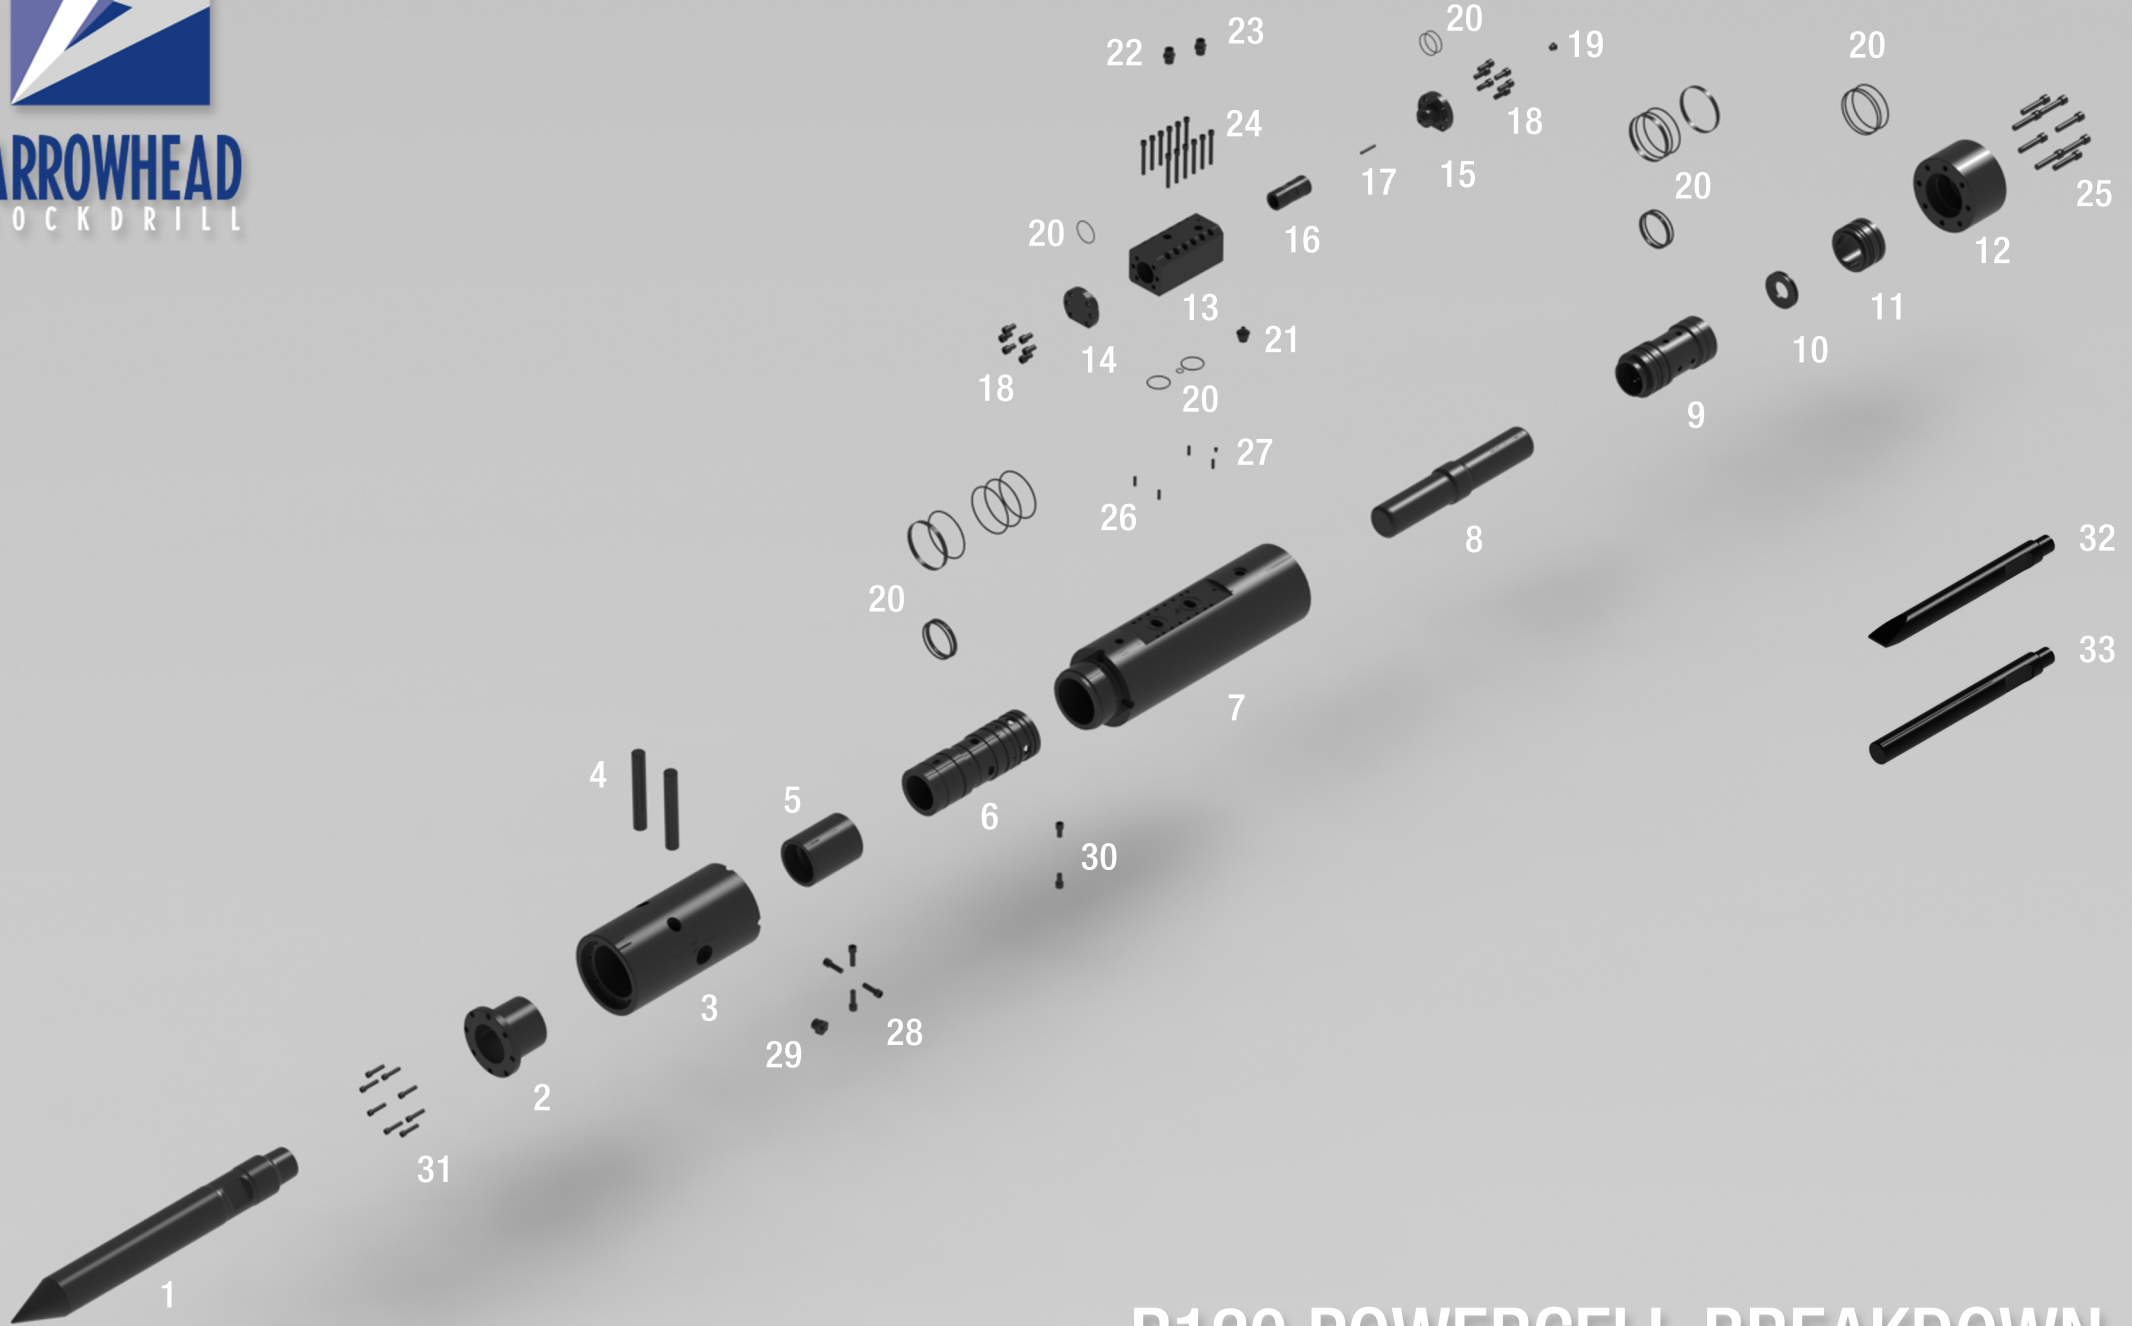

ARROWHEAD
ROCKDRILL

R120 HYDRAULIC HAMMER PARTS MANUAL

R120 PARTS LIST

Diagram Number	Part Number	Description	Quantity
1	1131301	Moil Point	1
2	1131114	Lower Bush	1
3	1131102	Chuck Housing	1
4	1131311	Tool Retainer	2
5	1131115	Upper Bush	1
6	1131106	Lower Cylinder Liner	1
7	1131101	Main Body	1
8	1131104	Piston	1
9	1131105	Upper Cylinder Liner	1
10	1101107	Disc Spring Washer	2
11	1131108	Spacer	1
12	1131103	Cylinder Head	1
13	1121201	Valve Housing	1
14	1121202	Valve Bottom Plate	1
15	1121203	Valve Top Plate	1
16	1121204	Valve Spool	1
17	1121205	Plunger	1
18	1011395	Valve Plate Bolts	12
19	1011201	Pressure Plug	1
20	1131401	Seal Kit	1
21	1011105	Gas Valve Assembly	1
22	1011307	Hose Adaptors	1
23	1011307	Hose Adaptors	1
24	1011400	Valve to Body Bolts	12
25	1011120	Cylinder Head Bolt Assembly	8
26	1011115	Dowel Pins	4
27	1011102	Inspection Port Plug	1
28	1011401	Chuck Housing Bolt Assembly	4
29	1011104	Grease Nipple	1
30	1011395	Lower Liner Retaining Bolt	2
31	1011203	Lower Bush Bolt Assembly	8
32	1131302	Chisel	1
33	1131303	Blunt	1
34	1131314	Stopper Plate	2
35	1011395	Stopper Plate Bolt Assembly	8
36	1131309	Hammer Box	1
37	1131313	Decal Set	1
38	1131310	Lower Buffer	1
39	1131315	Upper Buffer	1
40	1121312	Top Bracket	1
41	1011373	Top Bracket Bolt Assembly	14
42	1011323	Pressure Hose (Europe)	1
43	1011330	Pressure Hose (Americas)	1
44	1011112	Gas Valve Spring	1
45	1011111	Gas Valve Shuttle	1
46	1011110	Gas Valve Small O Ring	1
47	1011108	Gas Valve Large O Ring	2
48	1011109	Gas Valve Dowty Washer	1
49	1011107	Gas Valve Body	1
50	1011106	Gas Valve Dust Cap	1

R120 POWERCELL BREAKDOWN

ARROWHEAD
ROCKDRILL

R120 HAMMER BREAKDOWN

ARROWHEAD
ROCKDRILL

GAS VALVE ASSEMBLY BREAKDOWN