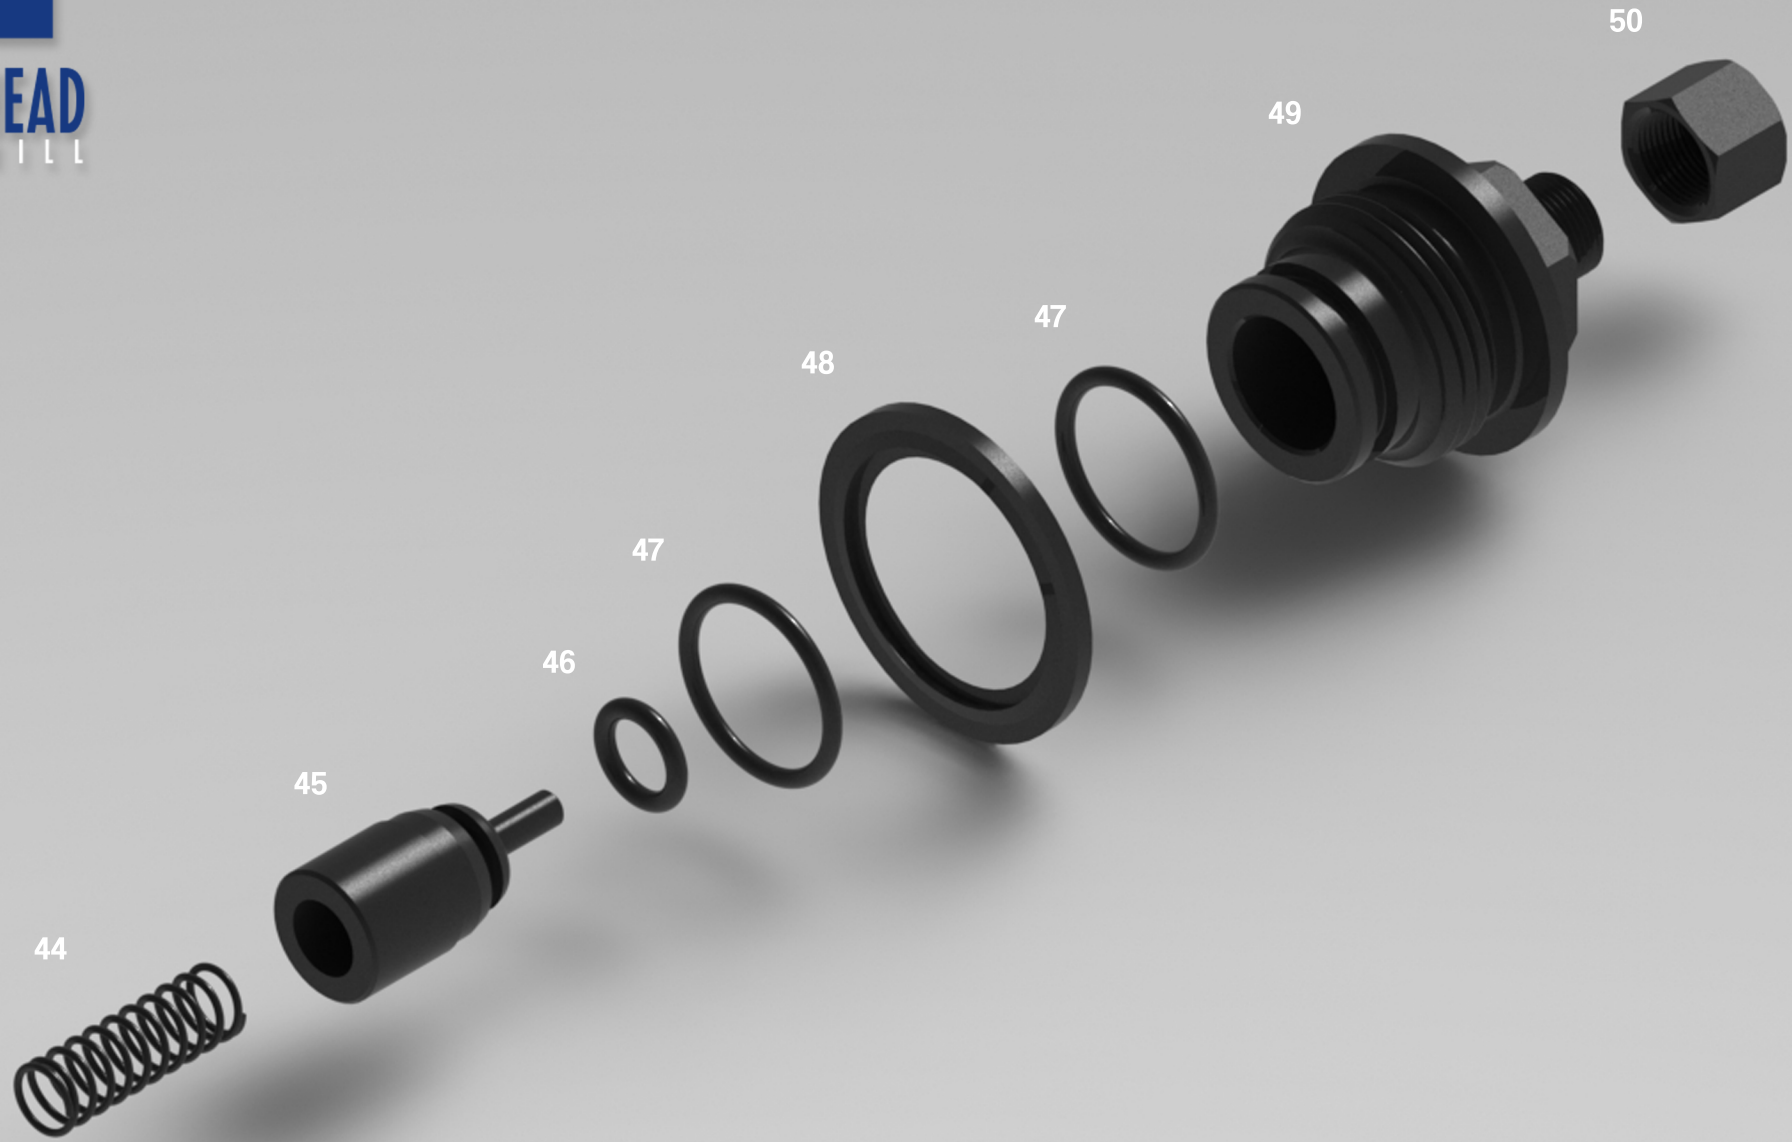

ARROWHEAD
ROCKDRILL

R120 HYDRAULIC HAMMER PARTS MANUAL

R120 PARTS LIST

Diagram Number	Part Number	Description	Quantity
1	1131301	Moil Point	1
2	1131114	Lower Bush	1
3	1131102	Chuck Housing	1
4	1131311	Tool Retainer	2
5	1131115	Upper Bush	1
6	1131106	Lower Cylinder Liner	1
7	1131101	Main Body	1
8	1131104	Piston	1
9	1131105	Upper Cylinder Liner	1
10	1101107	Disc Spring Washer	2
11	1131108	Spacer	1
12	1131103	Cylinder Head	1
13	1121201	Valve Housing	1
14	1121202	Valve Bottom Plate	1
15	1121203	Valve Top Plate	1
16	1121204	Valve Spool	1
17	1121205	Plunger	1
18	1011395	Valve Plate Bolts	12
19	1011201	Pressure Plug	1
20	1131401	Seal Kit	1
21	1011105	Gas Valve Assembly	1
22	1011307	Hose Adaptors	1
23	1011307	Hose Adaptors	1
24	1011400	Valve to Body Bolts	12
25	1011120	Cylinder Head Bolt Assembly	8
26	1011115	Dowel Pins	4
27	1011102	Inspection Port Plug	1
28	1011401	Chuck Housing Bolt Assembly	4
29	1011104	Grease Nipple	1
30	1011395	Lower Liner Retaining Bolt	2
31	1011203	Lower Bush Bolt Assembly	8
32	1131302	Chisel	1
33	1131303	Blunt	1
34	1131314	Stopper Plate	2
35	1011395	Stopper Plate Bolt Assembly	8
36	1131309	Hammer Box	1
37	1131313	Decal Set	1
38	1131310	Lower Buffer	1
39	1131315	Upper Buffer	1
40	1121312	Top Bracket	1
41	1011373	Top Bracket Bolt Assembly	14
42	1011323	Pressure Hose (Europe)	1
43	1011330	Pressure Hose (Americas)	1
44	1011112	Gas Valve Spring	1
45	1011111	Gas Valve Shuttle	1
46	1011110	Gas Valve Small O Ring	1
47	1011108	Gas Valve Large O Ring	2
48	1011109	Gas Valve Dowty Washer	1
49	1011107	Gas Valve Body	1
50	1011106	Gas Valve Dust Cap	1

R120 POWERCELL BREAKDOWN

ARROWHEAD
ROCKDRILL

R120 HAMMER BREAKDOWN

ARROWHEAD
ROCKDRILL

GAS VALVE ASSEMBLY BREAKDOWN