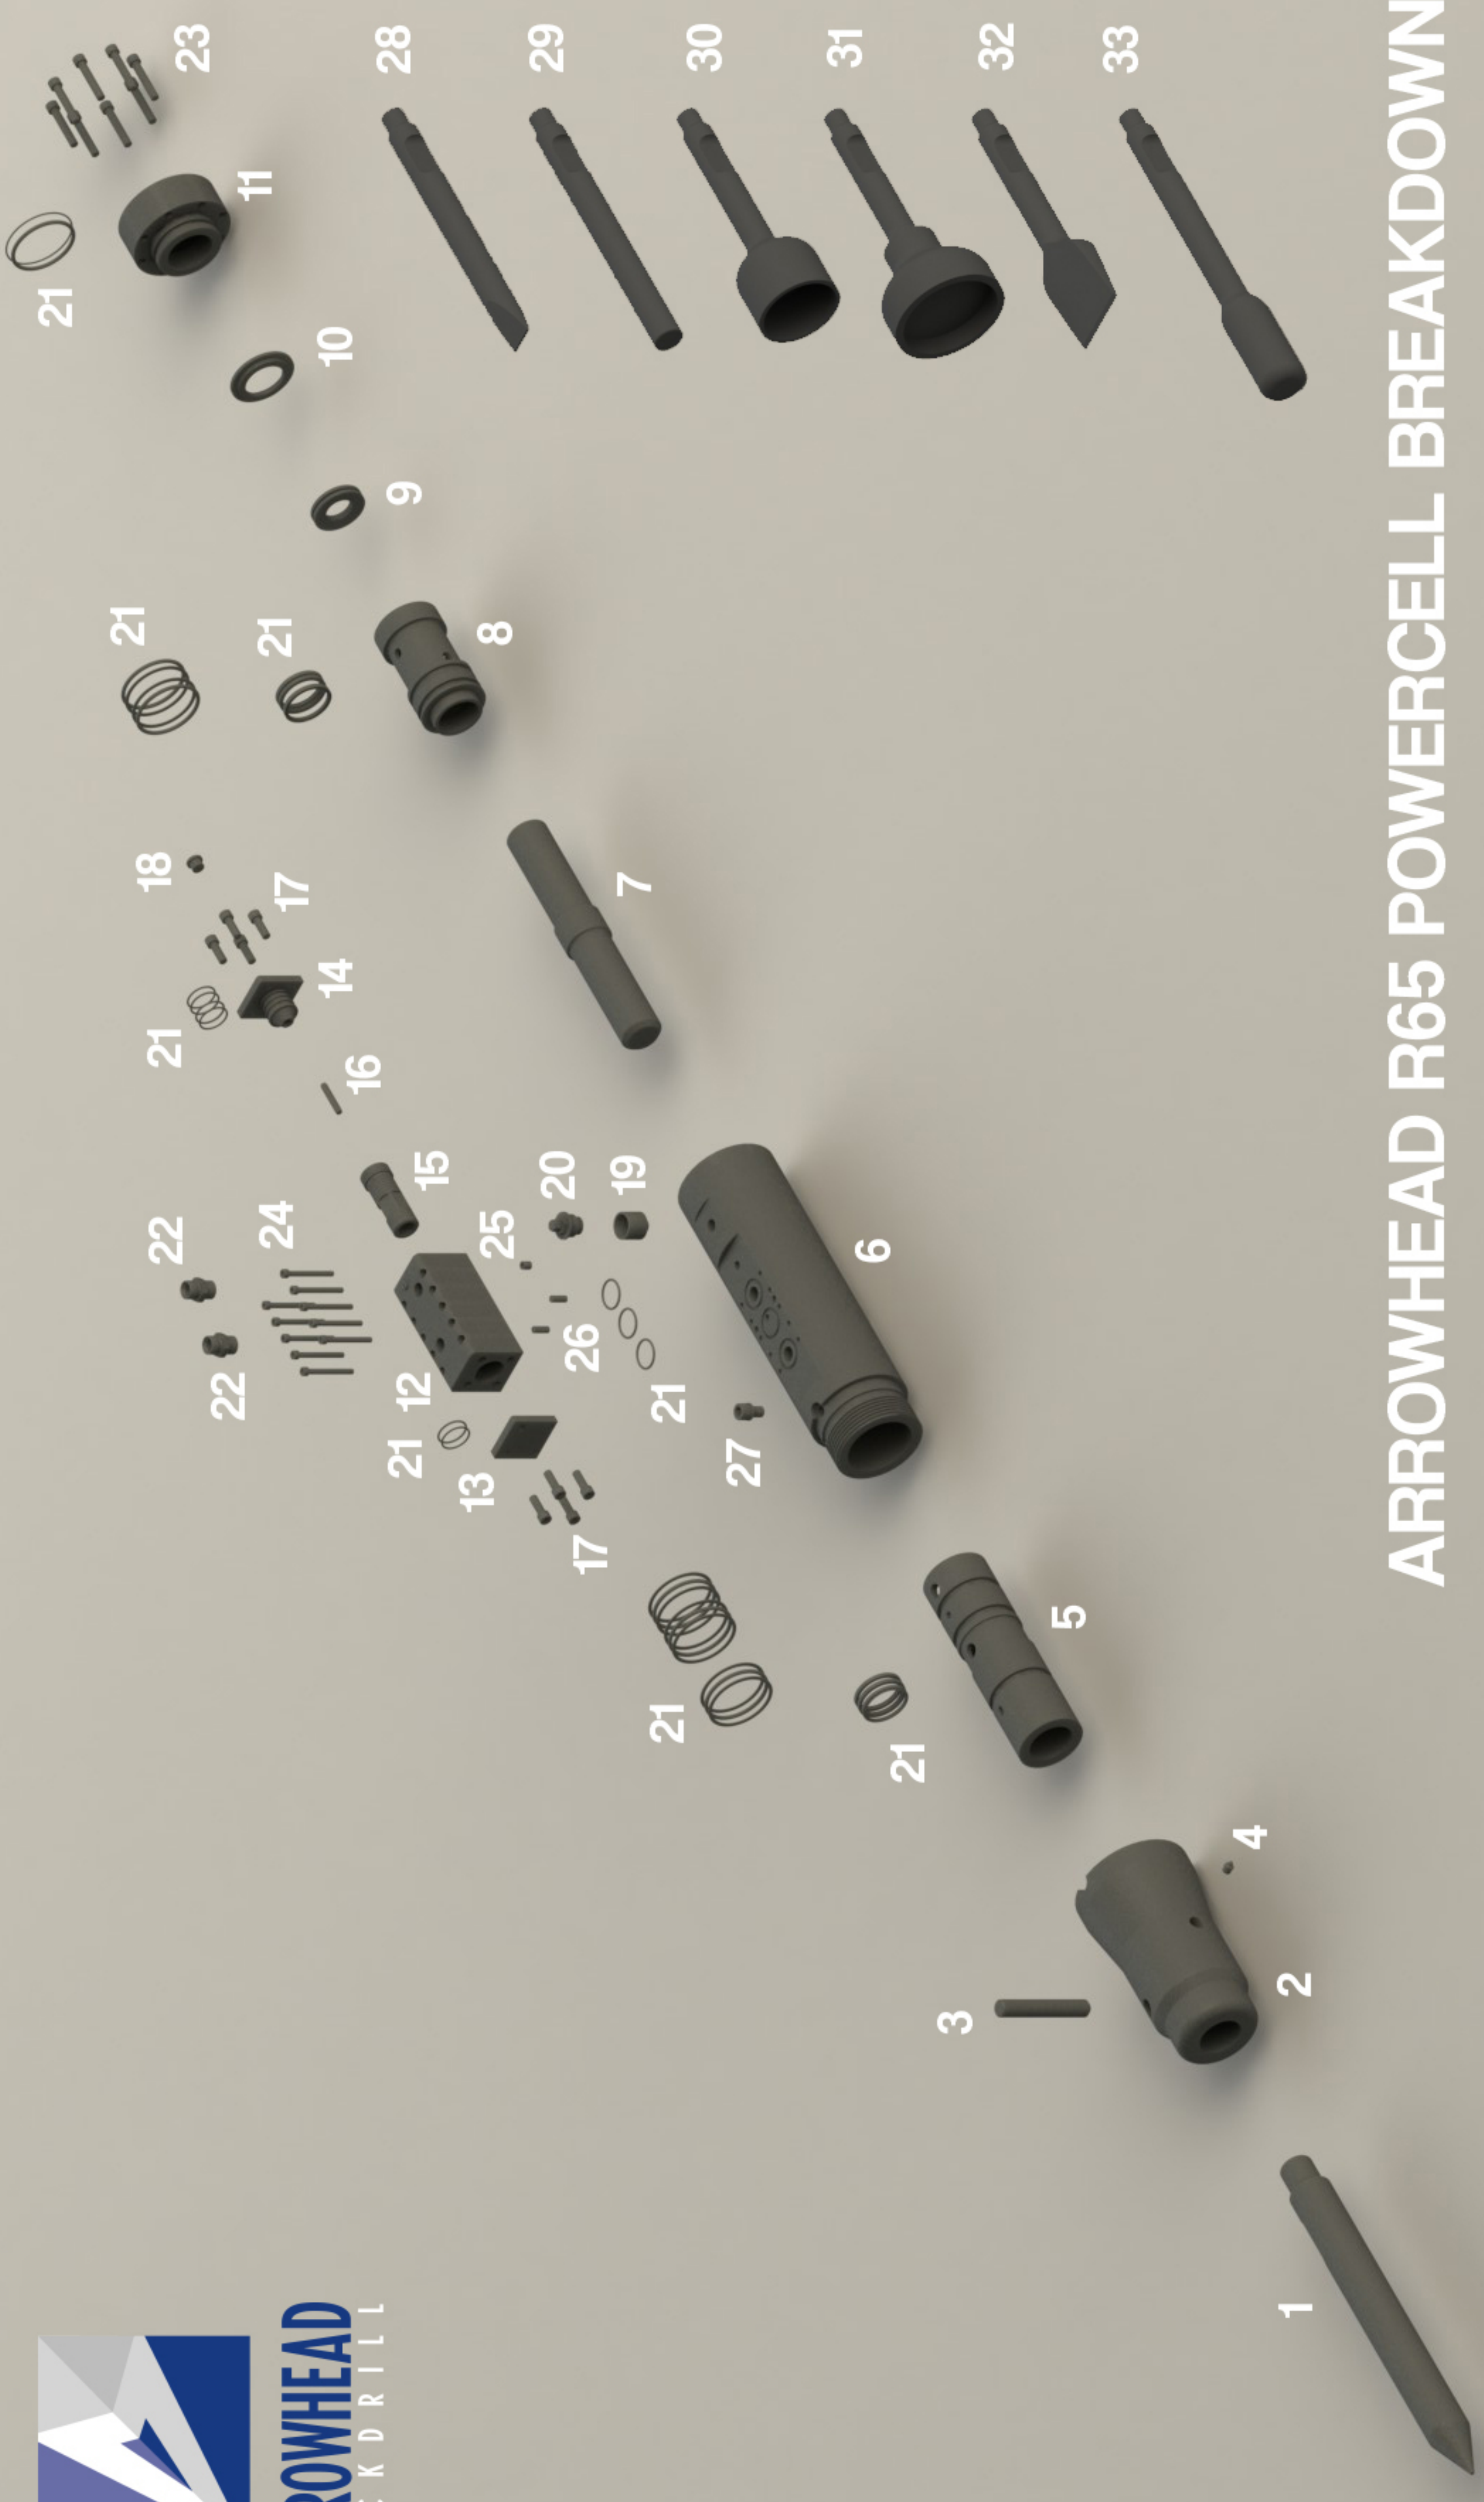

ARROWHEAD
R O C K D R I L L

R65
Hydraulic Hammer
Parts Manual

ARROWHEAD
ROCK DRILL

R65 PARTS LIST

Diagram Number	Part Number	Description	Quantity
1	1051301	Moil Point	1
2	1052102	Chuck Housing	1
3	1051311	Tool Retainer	1
4	1011104	Grease Nipple	1
5	1052106	Lower Cylinder Liner	1
6	1052101	Main Body	1
7	1051104	Piston	1
8	1051105	Upper Cylinder Liner	1
9	1051107	Disc Spring Washer	2
10	1051108	Spacer	1
11	1052103	Cylinder Head	1
12	1051201	Valve Housing	1
13	1051202	Valve Bottom Plate	1
14	1051203	Valve Top Plate	1
15	1051204	Valve Spool	1
16	1051205	Plunger	1
17	1011202	Valve Plate Bolts	8
18	1011201	Pressure Plug	1
19	1011113	Gas Valve Adaptor	1
20	1011105	Gas Valve Assembly	1
21	1051401	Seal Kit	1
22	1011304	Hose Adaptors	2
23	1011216	Cylinder Head Bolt Assembly	8
24	1011204	Valve to Body Bolts	10
25	1011102	Inspection Port Plug	1
26	1011215	Dowel Pins	2
27	1011202	Chuck Retaining Bolt Assembly	1
28	1051302	Chisel	1
29	1051303	Blunt	1
30	1051304	1 Piece Post Driver	1
31	1051305	2 Piece Post Driver	1
32	1051306	Tarmac Cutter	1
33	1051307	Power Fist	1
34	1011302	Tool Retaining Rubber Doughnut	1
35	1052309	Hammer Box	1
36	1052313	Decal Set	1
37	1052310	Lower Buffer	1
38	1052314	Upper Buffer	1
39	1052312	Top Bracket	1
40	1011363	Top Bracket Bolts	6
41	1011321	Pressure Hose	2
42	1011112	Gas Valve Spring	1
43	1011111	Gas Valve Shuttle	1
44	1011110	Gas Valve Small O Ring	1
45	1011109	Gas Valve Large O Ring	2
46	1011108	Gas Valve Dowty Washer	1
47	1011107	Gas Valve Body	1
48	1011106	Gas Valve Dust Cap	1

ARROWHEAD
ROCK DRILL

ARROWHEAD R65 POWERCELL BREAKDOWN

ARROWHEAD
ROCK DRILL

40

39

38

41

41

37

35

34

36
(Decal)

ARROWHEAD R65 HAMMER BREAKDOWN

ARROWHEAD
ROCK DRILL

GAS VALVE ASSEMBLY PARTS BREAKDOWN