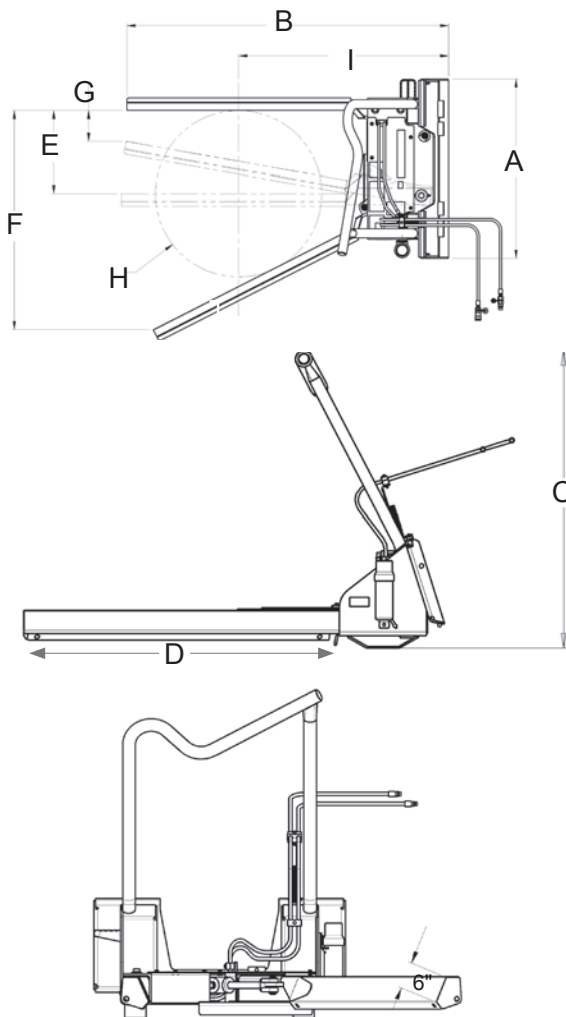

TREE FORK

For Skid Steer Loaders, Mini Skid Steer Loaders/Compact Tool Carriers

Bradco Tree Forks, by Paladin, are designed to pick up and transport balled trees. Very popular in nurseries and with landscapers on large work sites.

- Position plants, trees and large shrubs quickly and with ease
- Will grasp up to 44" tree balls
- 6" tread plate on forks to firmly grip bags, boxes, pots and rocks
- 3,000 lb carrying capacity

Specifications

A. Overall Width	48"
B. Overall Length	85"
C. Overall Height	60.5"
D. Fork Length	64"
E. Parallel Spread of Forks	17.75"
F. Fork Opening at Tips (Open)	54.5"
G. Fork Opening at Tips (Closed)	4"
H. Maximum Ball Size	44"
I. Distance from Hitch to center of 44" ball	56"
Weight	680 lbs
Maximum Load Capacity	3,000 lbs